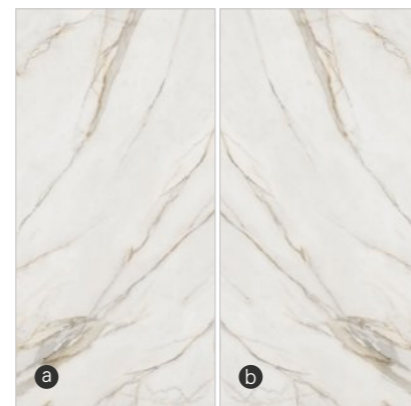

CALACUTTA GOLD

Exclusive by
 caesarstone®

Formato / Size :
1600X3200MM / 63"x126"

Espesor / Thickness :
12MM

Superficie / Surface :
Mate / Matt

Patrones perfectamente equilibrados con costuras Continuidad visual. Transformando interiores con profundidad y refinada belleza.

Perfectly balanced patterns with seamless visual continuity. Transforming interiors with depth and refined beauty.