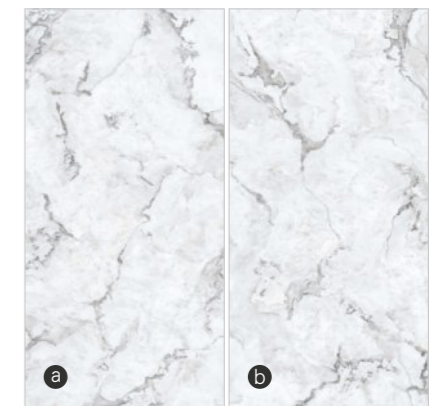

OYSTER BIANCO

Formato / Size :
1600X3200MM / 63"x126"

Espesor / Thickness :
12MM

Superficie / Surface :
Lustrosa / Glossy

Superficies elegantes diseñadas para crear productos premium ambiente con diseño moderno y sofisticado estética.

Stylish surfaces crafted to create premium ambiance with sophisticated modern design aesthetics.