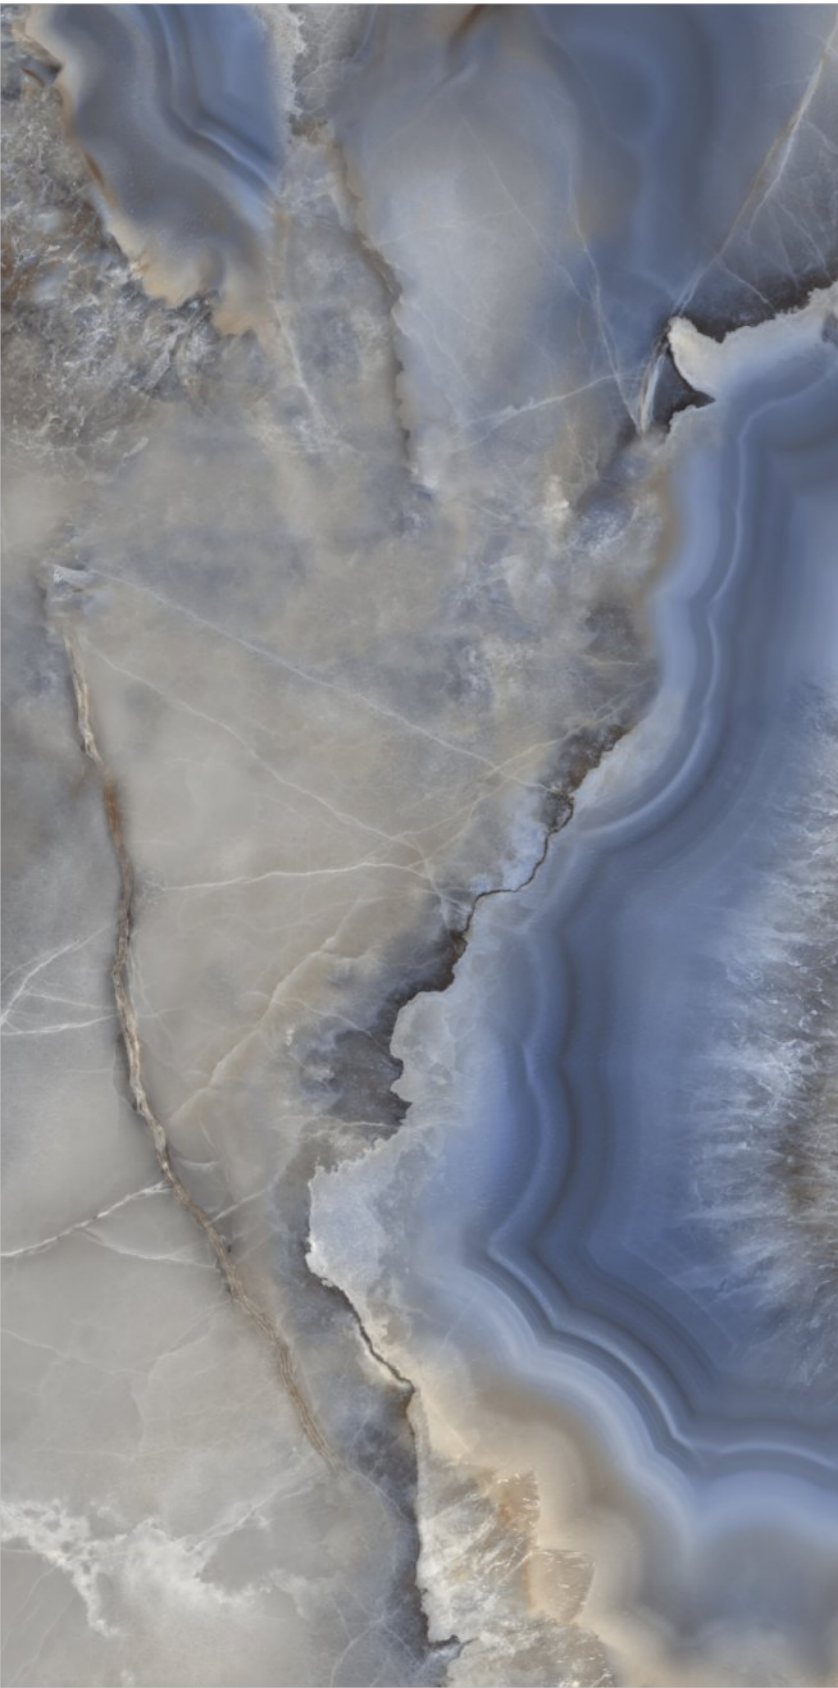

Make every surface shine with high-gloss slabs.  
Seamless design ensures elegance, brightness, and modernity.

Size / Formato :  
1600x3200MM / 63"x126"

Thickness / Espesor :  
12MM

APOLLO WHITE