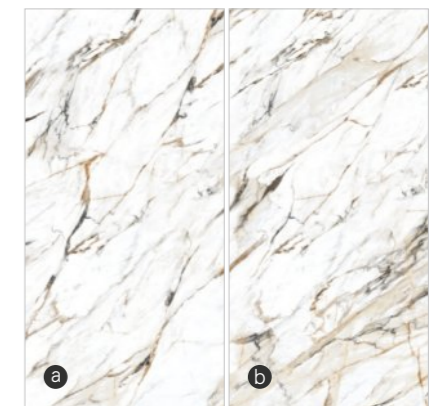

CALACUTTA LUXE

Exclusive by
caesarstone®

Formato / Size :
1600X3200MM / 63"x126"

Espesor / Thickness :
12MM

Superficie / Surface :
Cristalina / Crystalline

Elegante, moderno y brillantemente reflectante. Los azulejos de gran tamaño aportan luz, espacio y sofisticación a la vida.

Sleek, modern, and brilliantly reflective. Oversized tiles bring light, space, and sophistication to life.