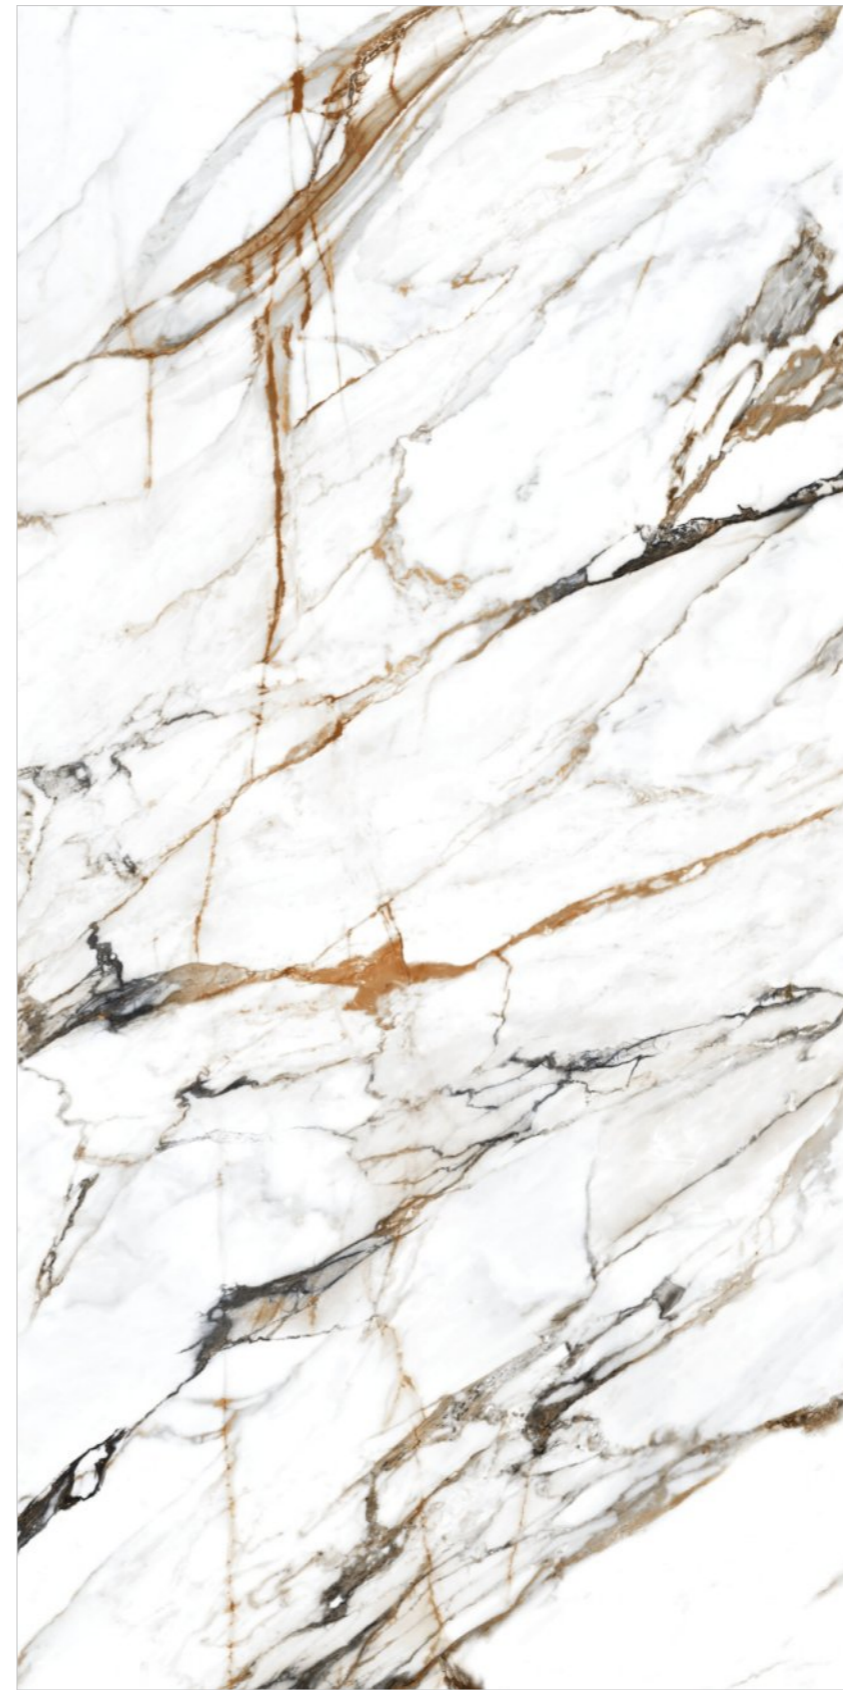

CALACUTTA LUXE

Exclusive by
caesarstone®

Formato / Size :
1600X3200MM / 63"x126"

Espesor / Thickness :
12MM

Superficie / Surface :
Cristalina / Crystalline

Elegante, moderno y brillantemente reflectante. Los azulejos de gran tamaño aportan luz, espacio y sofisticación a la vida.

Sleek, modern, and brilliantly reflective. Oversized tiles bring light, space, and sophistication to life.