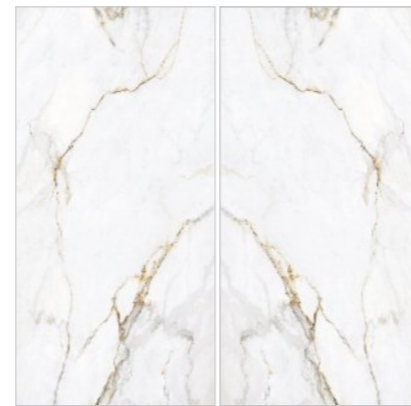

APOLLO WHITE

Formato / Size :
1600X3200MM / 63"x126"

Espesor / Thickness :
12MM

Superficie / Surface :
Pulido Y Mate / Polish And Matt

Reflejos impecables elaborados con perfección artística. Diseñado para llevar el lujo atemporal a los espacios modernos.

Seamless reflections crafted with artistic perfection. Designed to bring timeless luxury into modern spaces.